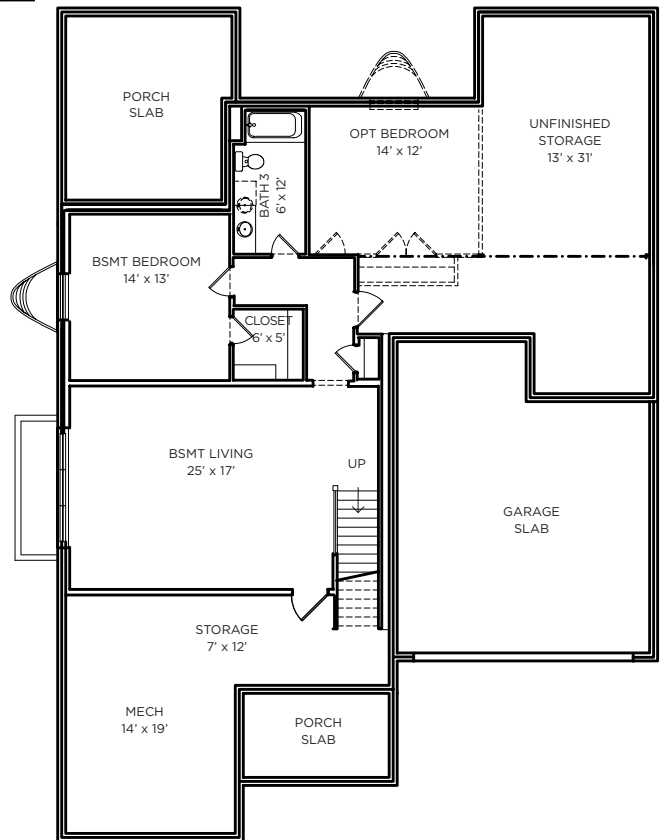

# THE SPRUCE

2,004 SQ FT

- Ranch
- 3 Bed 2 Bath
- Primary on Main

CRAFTSMAN

COTTAGE

FARMHOUSE

MODERN PRAIRIE

FARMHOUSE 2

TUDOR

12.7.22

OldTownDesignGroup.com

OUTSTANDING LOCATIONS.  
TIMELESS DESIGNS.

**OLD TOWN**  
DESIGN GROUP

**Main Level: 2,004 SQ FT**

**Stair Location  
w/ Opt Bsmt**

**Opt. Basement:  
2,004 Total SQ FT  
877 Finished SQ FT**

**Opt. Upper Level:  
499 Total SQ FT**

**\*Pricing, Elevations and Floor Plans are subject to change.**