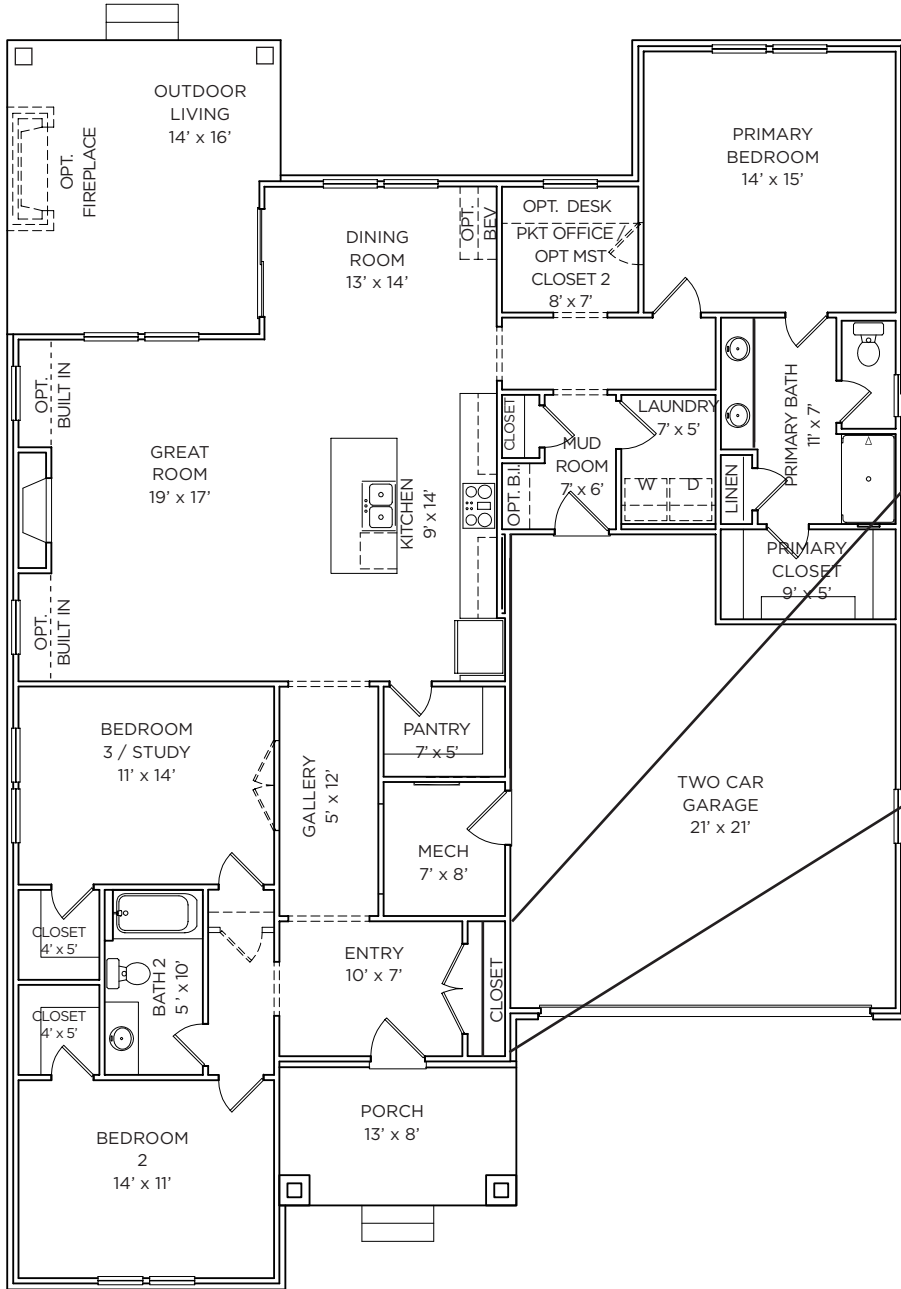

# THE SPRUCE

2,004 SQ FT

- Ranch
- 3 Bed 2 Bath
- Primary on Main

CRAFTSMAN

COTTAGE

FARMHOUSE

MODERN PRAIRIE

FARMHOUSE 2

TUDOR

12.7.22

OldTownDesignGroup.com

OUTSTANDING LOCATIONS.  
TIMELESS DESIGNS.

**OLD TOWN**  
DESIGN GROUP

**Main Level: 2,004 SQ FT**

**Stair Location  
w/ Opt Bsmt**

**Opt. Basement:  
2,004 Total SQ FT  
877 Finished SQ FT**

**Opt. Upper Level:  
499 Total SQ FT**

**\*Pricing, Elevations and Floor Plans are subject to change.**