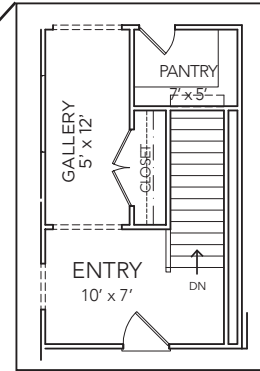

# THE SPRUCE

2,004 SQ FT

- Ranch
- 3 Bed 2 Bath
- Primary on Main

CRAFTSMAN

COTTAGE

FARMHOUSE

MODERN PRAIRIE

FARMHOUSE 2

TUDOR

12.7.22

OldTownDesignGroup.com

OUTSTANDING LOCATIONS.  
TIMELESS DESIGNS.

**OLD TOWN**  
DESIGN GROUP

**Main Level: 2,004 SQ FT**

**Stair Location  
w/ Opt Bsmt**

**Opt. Basement:  
2,004 Total SQ FT  
877 Finished SQ FT**

**Opt. Upper Level:  
499 Total SQ FT**

**\*Pricing, Elevations and Floor Plans are subject to change.**