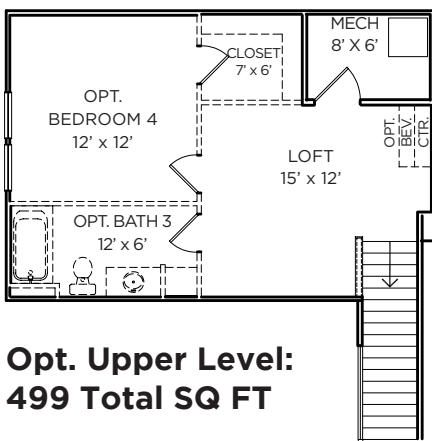

# THE SPRUCE

2,004 SQ FT

- Ranch
- 3 Bed 2 Bath
- Primary on Main

CRAFTSMAN

COTTAGE

FARMHOUSE

MODERN PRAIRIE

FARMHOUSE 2

TUDOR

12.7.22

OldTownDesignGroup.com

OUTSTANDING LOCATIONS.  
TIMELESS DESIGNS.

**OLD TOWN**  
DESIGN GROUP

**Main Level: 2,004 SQ FT**

**Stair Location  
w/ Opt Bsmt**

**Opt. Basement:  
2,004 Total SQ FT  
877 Finished SQ FT**

**Opt. Upper Level:  
499 Total SQ FT**

**\*Pricing, Elevations and Floor Plans are subject to change.**