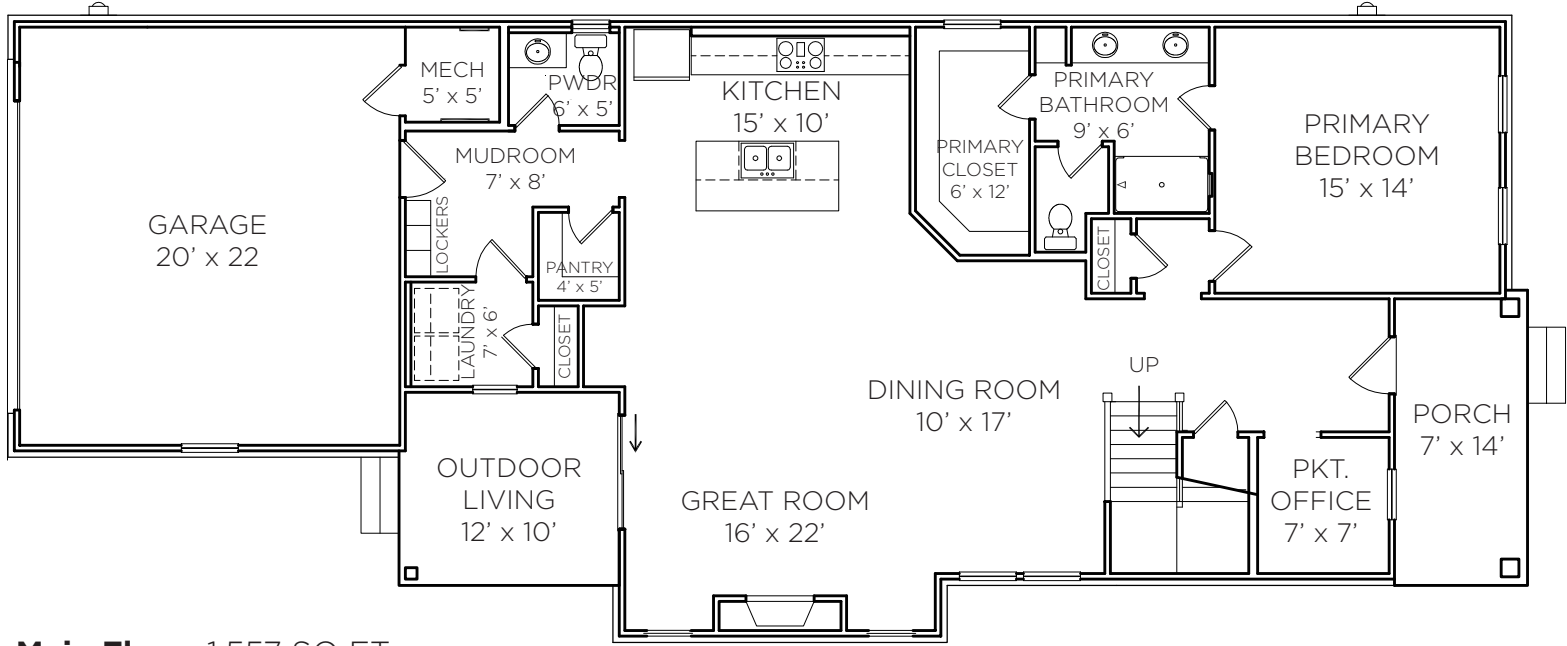

MODEL HOME

Provenance Model Lot 38
110 Provenance Blvd.
West Lafayette, IN 47906
Primary on Main | 3 Beds | 2.5 Baths
Total SQ FT: 2,317 SQ FT

Main Floor: 1,557 SQ FT

Contact Andy Lind for more Information
765.891.0718 | Andy.Lind@oldtowndesigngroup.com

**OUTSTANDING LOCATIONS.
TIMELESS DESIGNS.**

Second Floor: 760 SQ FT

Contact Andy Lind for more Information
765.891.0718 | Andy.Lind@oldtowndesigngroup.com

OUTSTANDING LOCATIONS.
TIMELESS DESIGNS.

OLD TOWN
DESIGN GROUP