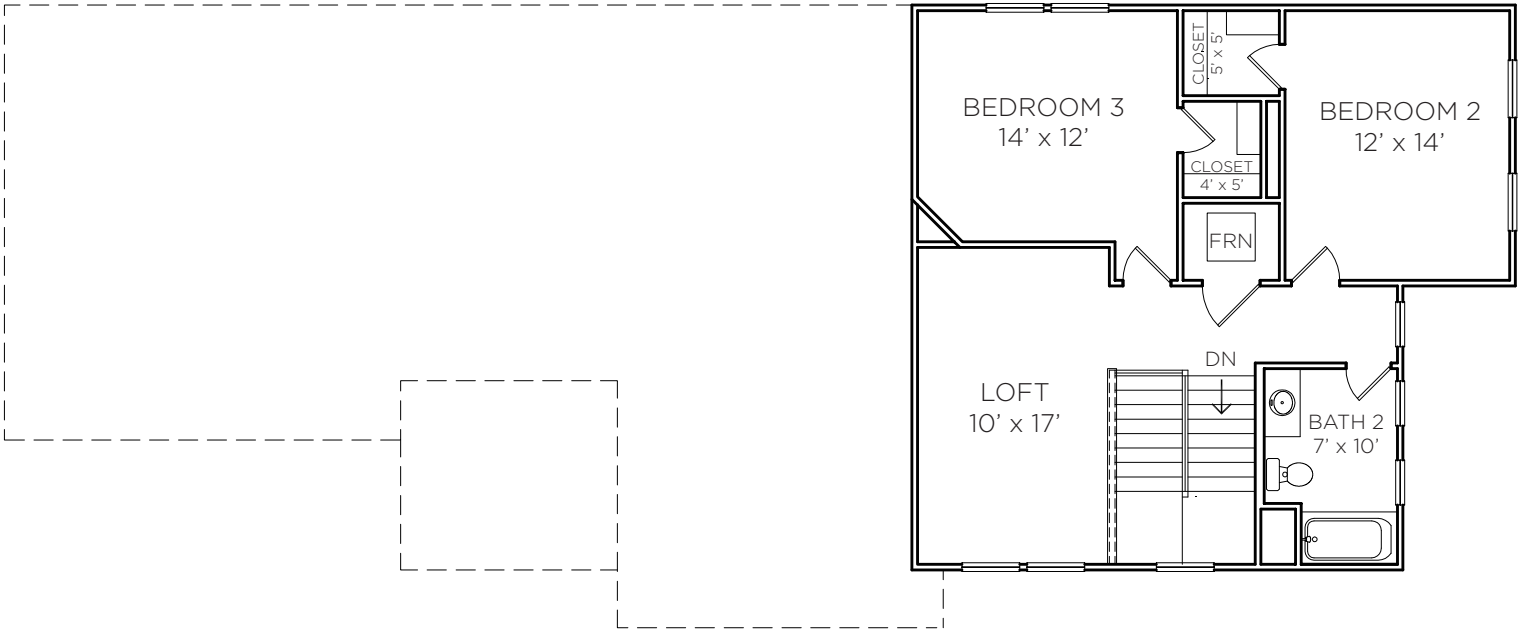

MODEL HOME

Provenance Model Lot 38
110 Provenance Blvd.
West Lafayette, IN 47906
Primary on Main | 3 Beds | 2.5 Baths
Total SQ FT: 2,317 SQ FT

Main Floor: 1,557 SQ FT

Contact Andy Lind for more Information
765.891.0718 | Andy.Lind@oldtowndesigngroup.com

**OUTSTANDING LOCATIONS.
TIMELESS DESIGNS.**

Second Floor: 760 SQ FT

Contact Andy Lind for more Information
765.891.0718 | Andy.Lind@oldtowndesigngroup.com

OUTSTANDING LOCATIONS.
TIMELESS DESIGNS.

OLD TOWN
DESIGN GROUP