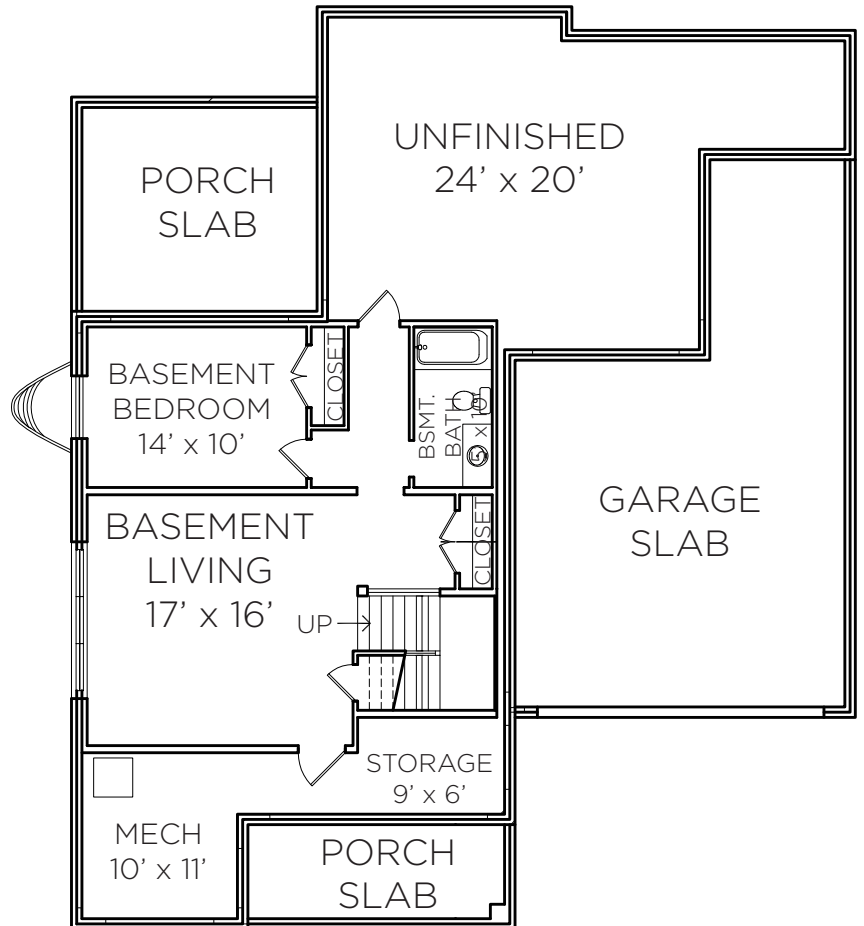

**MODEL HOME**

**1751 Mill Pond Court, Franklin, 46131**

**3,771 TOTAL SQ FT**  
 4 Bedrooms  
 3 1/2 Bathrooms  
 Outdoor Living  
 Master on Main

**MAIN LEVEL: 1,518 SQ FT**

For More Information Contact Katie Ingersoll:  
 317.504.2676 | [Katie.Ingersoll@OldTownDesignGroup.com](mailto:Katie.Ingersoll@OldTownDesignGroup.com)

OUTSTANDING LOCATIONS.  
 TIMELESS DESIGNS.

**UPPER LEVEL:** 735 SQ FT

**BASEMENT:** 1,518 SQ FT; 708 SQ FT FINISHED