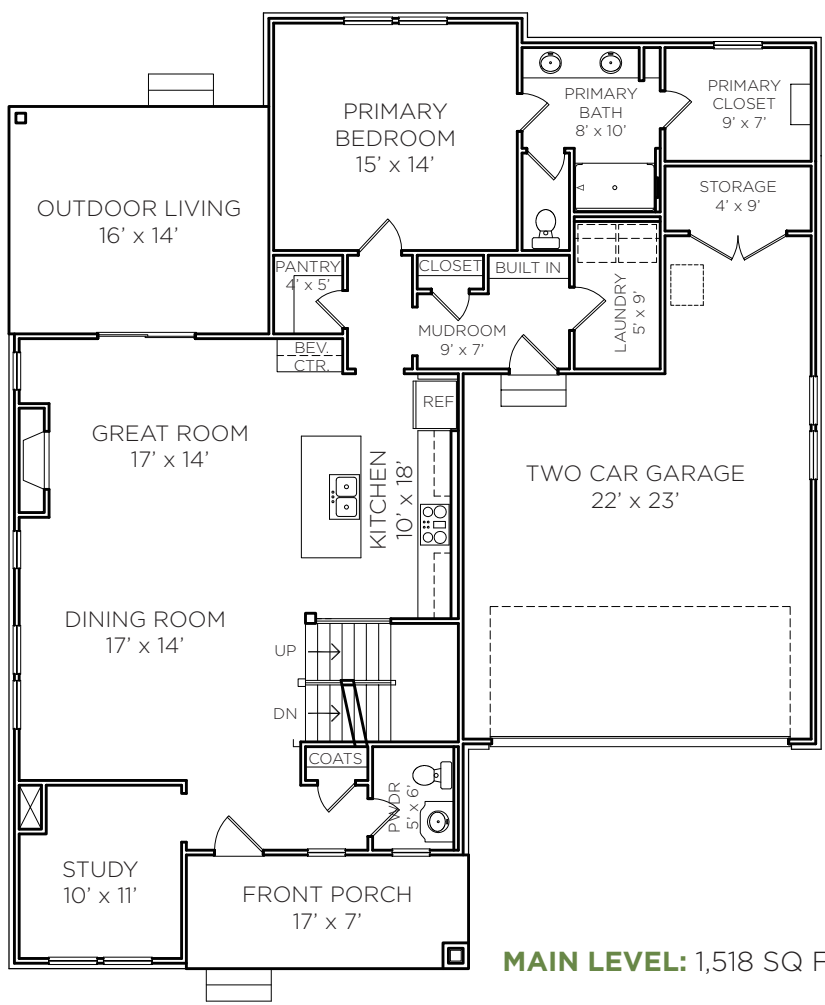

**MODEL HOME**

**1751 Mill Pond Court, Franklin, 46131**

**3,771 TOTAL SQ FT**  
 4 Bedrooms  
 3 1/2 Bathrooms  
 Outdoor Living  
 Master on Main

**MAIN LEVEL: 1,518 SQ FT**

For More Information Contact Katie Ingersoll:  
 317.504.2676 | [Katie.Ingersoll@OldTownDesignGroup.com](mailto:Katie.Ingersoll@OldTownDesignGroup.com)

OUTSTANDING LOCATIONS.  
 TIMELESS DESIGNS.

**UPPER LEVEL:** 735 SQ FT

**BASEMENT:** 1,518 SQ FT; 708 SQ FT FINISHED