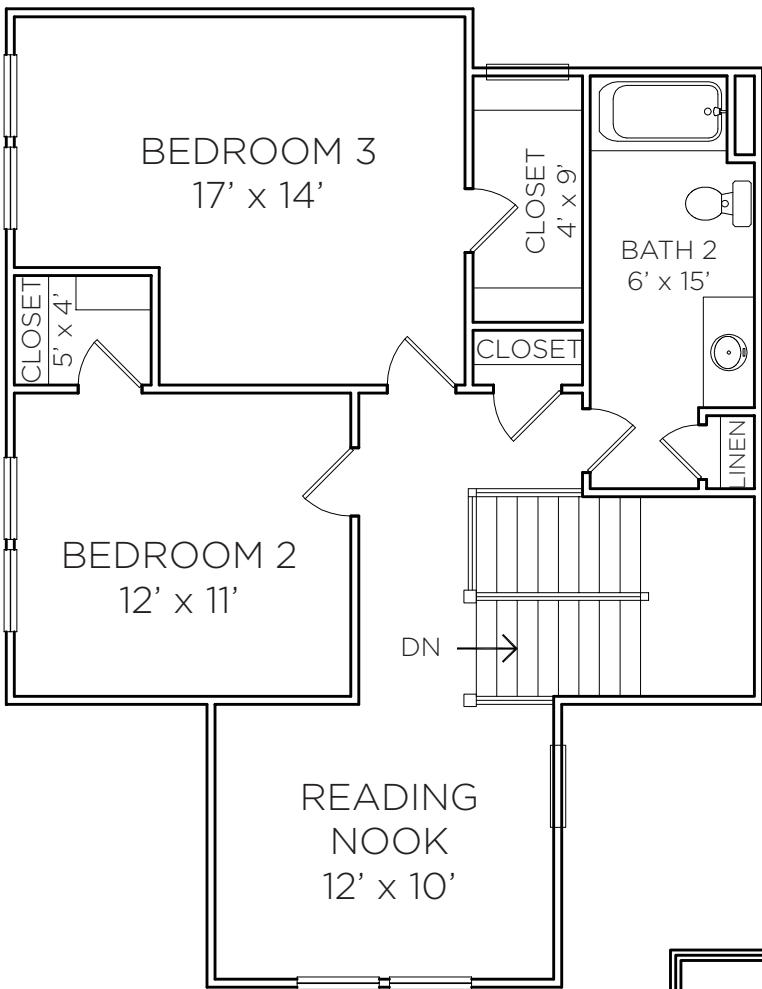

**MODEL HOME**

**1751 Mill Pond Court, Franklin, 46131**

**3,771 TOTAL SQ FT**  
 4 Bedrooms  
 3 1/2 Bathrooms  
 Outdoor Living  
 Master on Main

**MAIN LEVEL: 1,518 SQ FT**

For More Information Contact Katie Ingersoll:  
 317.504.2676 | [Katie.Ingersoll@OldTownDesignGroup.com](mailto:Katie.Ingersoll@OldTownDesignGroup.com)

OUTSTANDING LOCATIONS.  
 TIMELESS DESIGNS.

**UPPER LEVEL:** 735 SQ FT

**BASEMENT:** 1,518 SQ FT; 708 SQ FT FINISHED