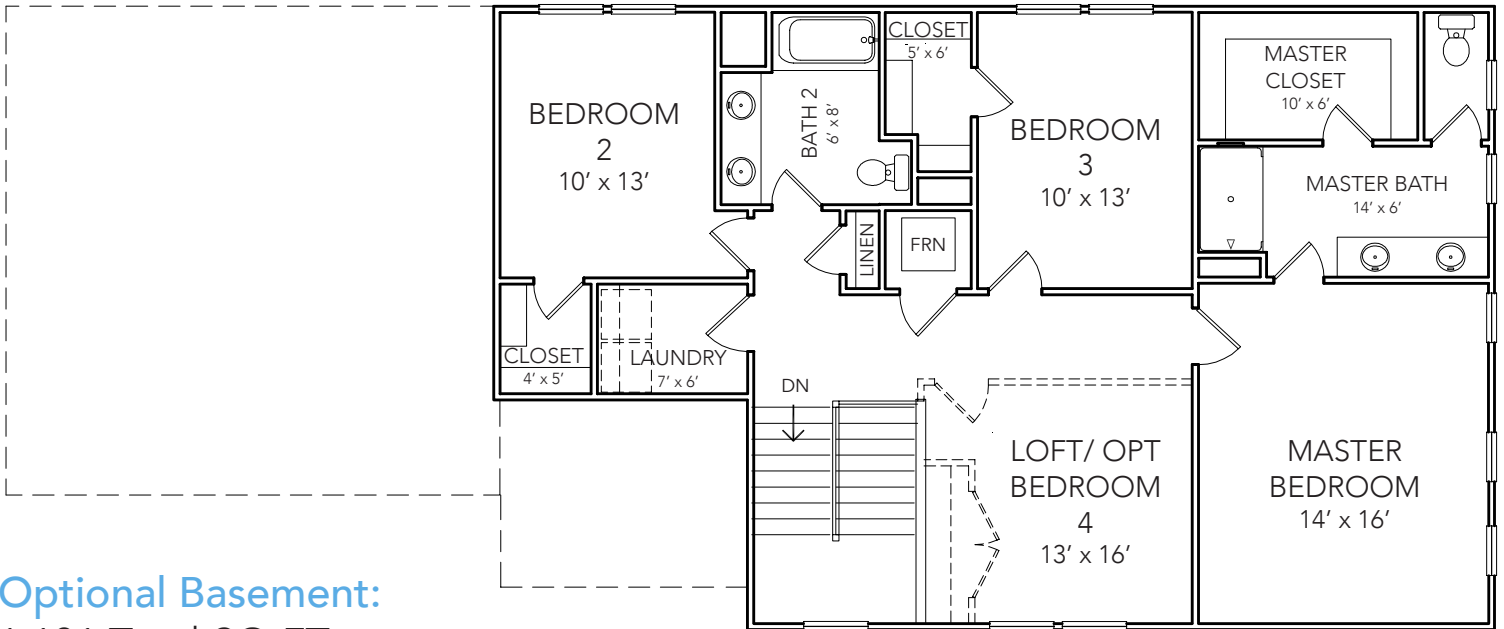

THE TULIP

2,316 SQ FT

- 2 Stories
- 3 Bed 2 ½ Bath
- Master Up

CRAFTSMAN

MODERN FARMHOUSE

AMERICAN STANDARD

AMERICAN STANDARD 2

Main Level: 1,159 SQ FT

10.29.2020

OldTownDesignGroup.com

OUTSTANDING LOCATIONS.
TIMELESS DESIGNS.

OLD TOWN
DESIGN GROUP

THE TULIP

2,316 SQ FT

- 2 Stories
- 3 Bed 2 ½ Bath
- Master Up

Upper Level: 1,157 SQ FT

Optional Basement:
1,181 Total SQ FT
879 Finished SQ FT

10.29.2020

OldTownDesignGroup.com

OUTSTANDING LOCATIONS.
TIMELESS DESIGNS.

OLD TOWN
DESIGN GROUP