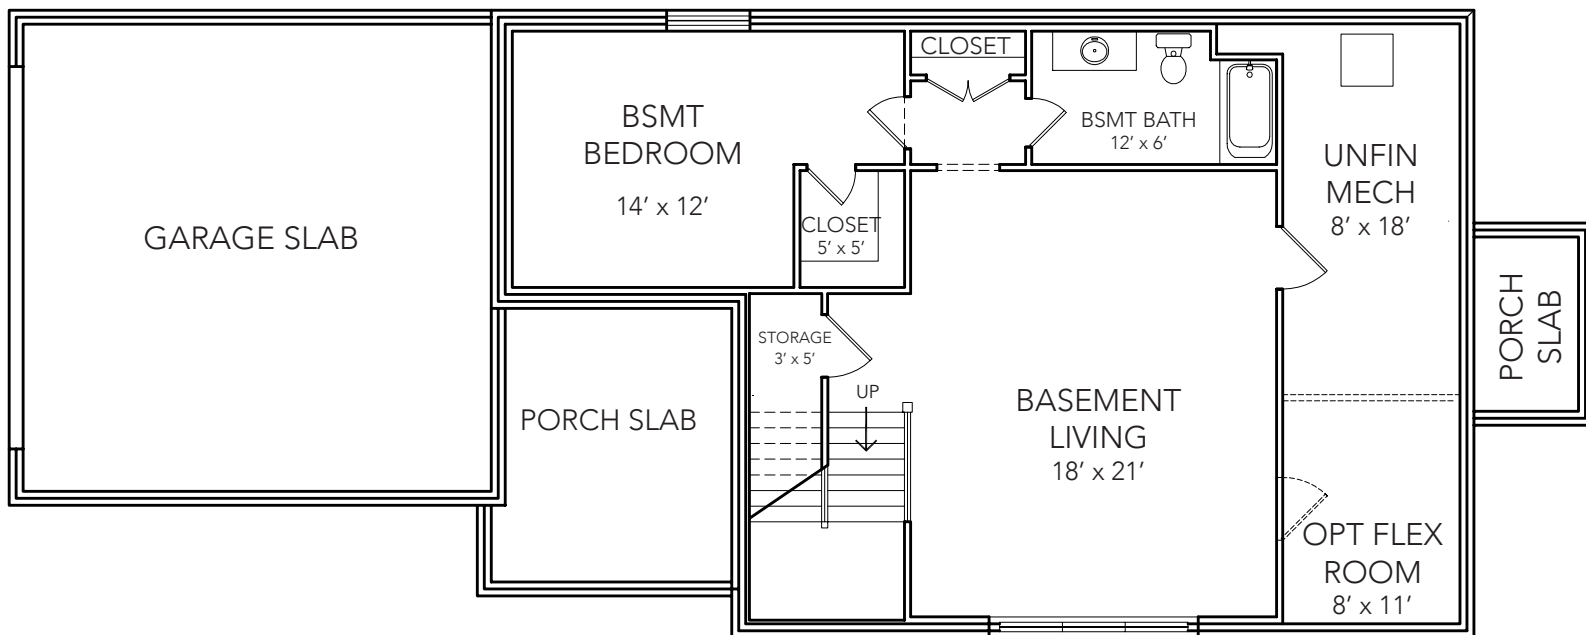

THE TULIP

2,316 SQ FT

- 2 Stories
- 3 Bed 2 ½ Bath
- Master Up

CRAFTSMAN

MODERN FARMHOUSE

AMERICAN STANDARD

AMERICAN STANDARD 2

Main Level: 1,159 SQ FT

10.29.2020

OldTownDesignGroup.com

OUTSTANDING LOCATIONS.
TIMELESS DESIGNS.

OLD TOWN
DESIGN GROUP

THE TULIP

2,316 SQ FT

- 2 Stories
- 3 Bed 2 ½ Bath
- Master Up

Upper Level: 1,157 SQ FT

Optional Basement:
1,181 Total SQ FT
879 Finished SQ FT

10.29.2020

OldTownDesignGroup.com

OUTSTANDING LOCATIONS.
TIMELESS DESIGNS.

OLD TOWN
DESIGN GROUP