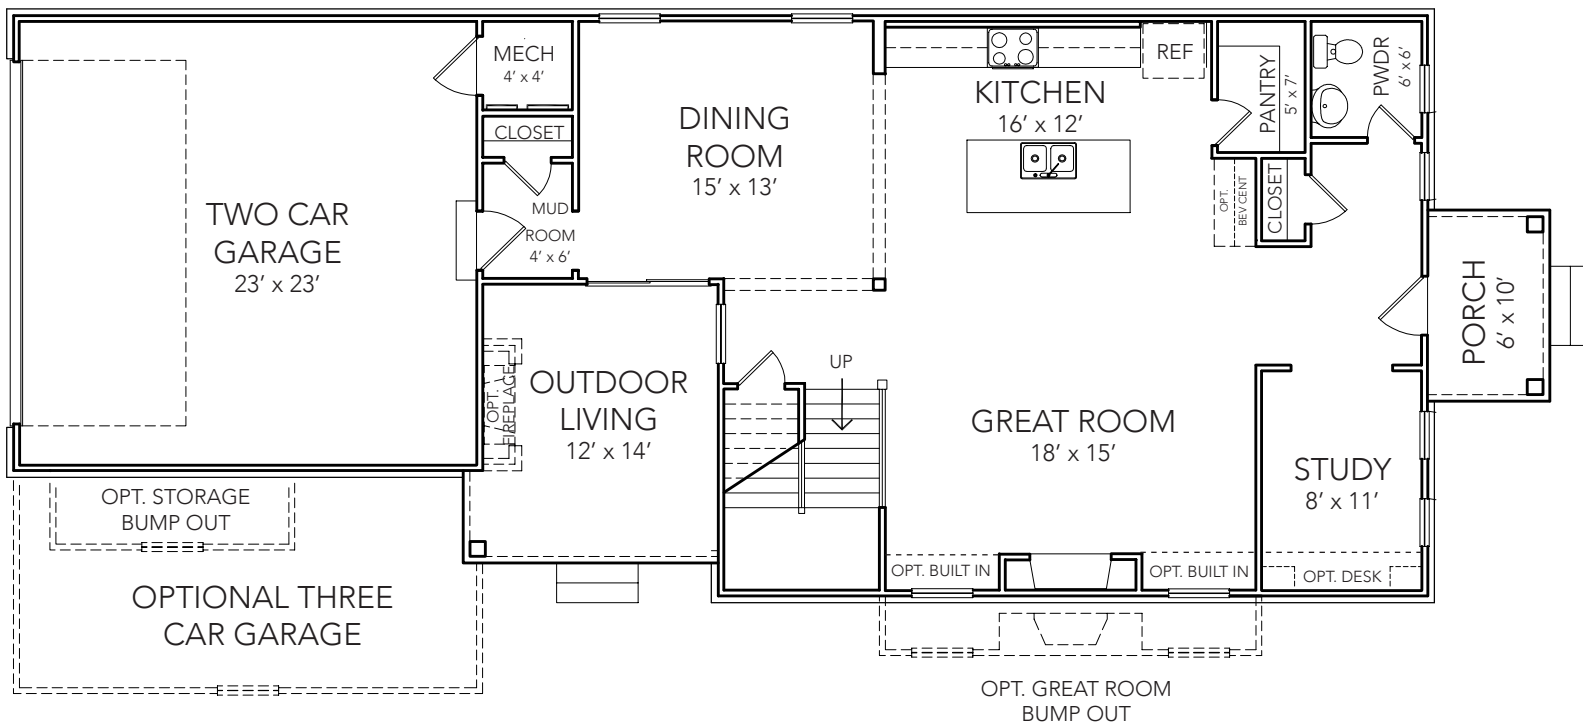

THE TULIP

2,316 SQ FT

- 2 Stories
- 3 Bed 2 ½ Bath
- Master Up

CRAFTSMAN

MODERN FARMHOUSE

AMERICAN STANDARD

AMERICAN STANDARD 2

Main Level: 1,159 SQ FT

10.29.2020

OldTownDesignGroup.com

OUTSTANDING LOCATIONS.
TIMELESS DESIGNS.

OLD TOWN
DESIGN GROUP

THE TULIP

2,316 SQ FT

- 2 Stories
- 3 Bed 2 ½ Bath
- Master Up

Upper Level: 1,157 SQ FT

Optional Basement:
1,181 Total SQ FT
879 Finished SQ FT

10.29.2020

OldTownDesignGroup.com

OUTSTANDING LOCATIONS.
TIMELESS DESIGNS.

OLD TOWN
DESIGN GROUP