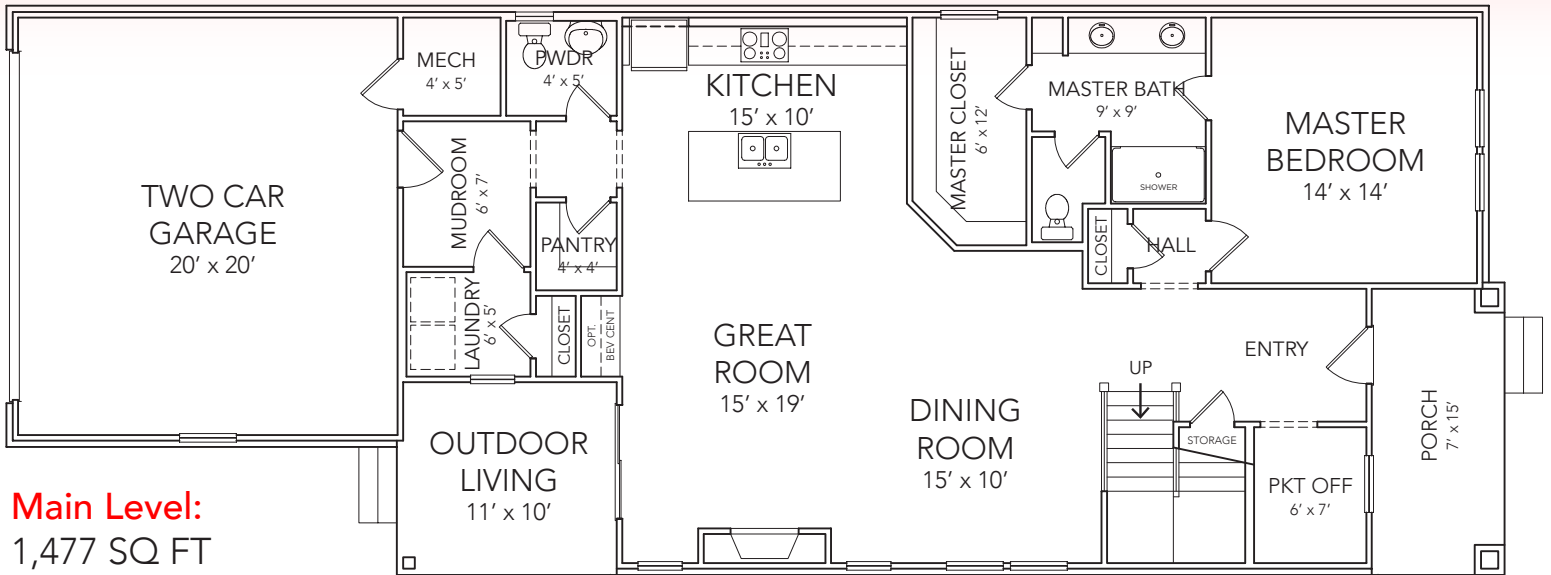

THE SYCAMORE

2,207 SQ FT

- 2 Stories
- 3 Bed 2 ½ Bath
- Master on Main

CRAFTSMAN

FARMHOUSE

MODERN

AMERICAN STANDARD

COASTAL

TUDOR

OldTownDesignGroup.com
Call 317.691.6885 for more information.

OUTSTANDING LOCATIONS.
TIMELESS DESIGNS.

OLD TOWN
DESIGN GROUP

THE SYCAMORE

2,207 SQ FT

- 2 Stories
- 3 Bed 2 1/2 Bath
- Master on Main

Upper Level:
730 SQ FT

Optional Basement:
1,477 Total SQ FT
826 Finished SQ FT