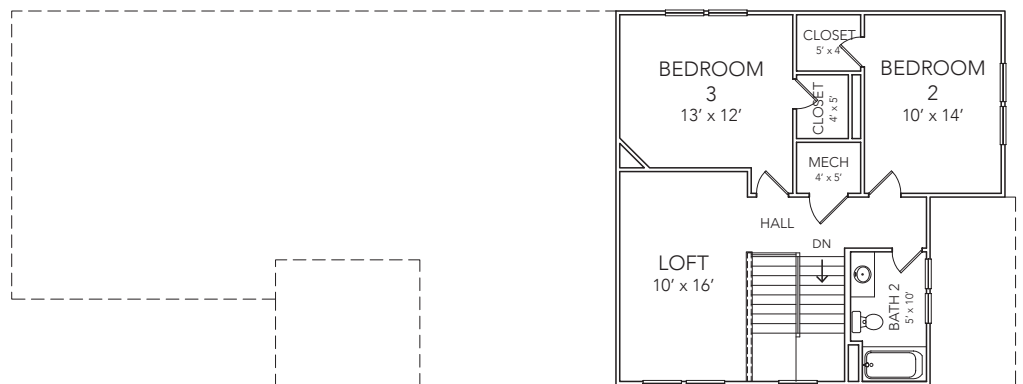

THE SYCAMORE

2,207 SQ FT

- 2 Stories
- 3 Bed 2 ½ Bath
- Master on Main

CRAFTSMAN

FARMHOUSE

MODERN

AMERICAN STANDARD

COASTAL

TUDOR

OldTownDesignGroup.com
Call 317.691.6885 for more information.

OUTSTANDING LOCATIONS.
TIMELESS DESIGNS.

OLD TOWN
DESIGN GROUP

THE SYCAMORE

2,207 SQ FT

- 2 Stories
- 3 Bed 2 1/2 Bath
- Master on Main

Upper Level:
730 SQ FT

Optional Basement:
1,477 Total SQ FT
826 Finished SQ FT